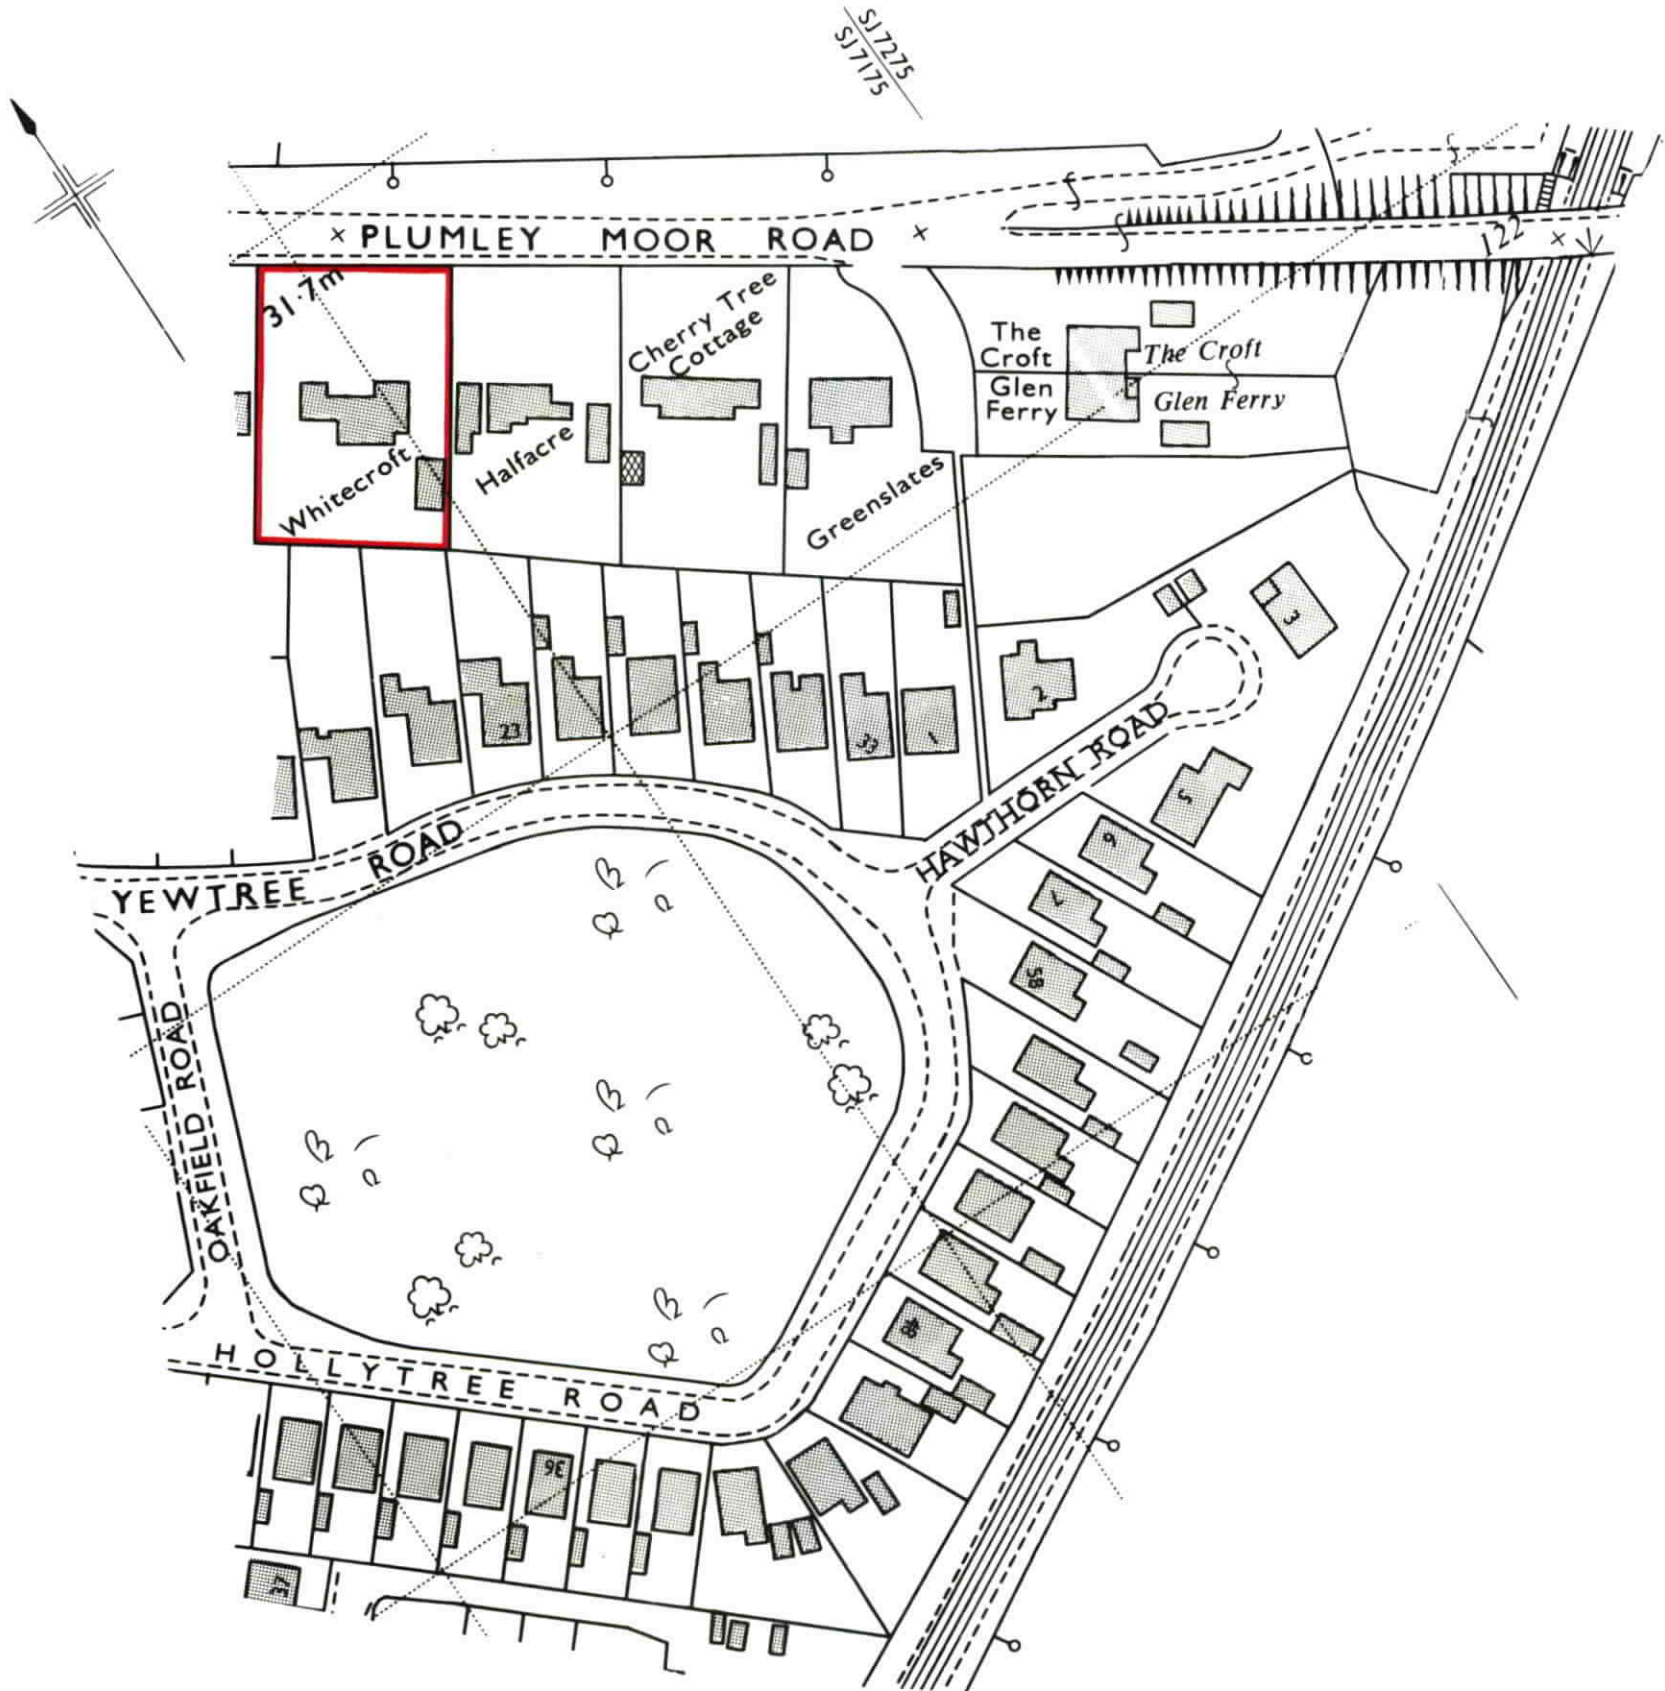

H.M. LAND REGISTRY		TITLE NUMBER	
		CH 121760	
ORDNANCE SURVEY PLAN REFERENCE	SJ 7175	SECTION C	Scale 1/1250 Enlarged from 1/2500
COUNTY CHESHIRE	DISTRICT MACCLESFIELD		© Crown copyright 1978

PLUMLEY PARISH

This is a print of the view of the title plan obtained from HM Land Registry showing the state of the title plan on 22 December 2022 at 13:13:04. This title plan shows the general position, not the exact line, of the boundaries. It may be subject to distortions in scale. Measurements scaled from this plan may not match measurements between the same points on the ground.